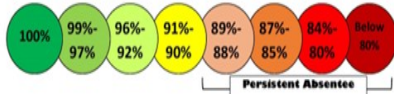

Attendance Matters

On Time: First Time, Every Time

Which Zone are you in?

Attendance Triangle

At Evergreen, we use the Attendance Triangle. Make sure you stay in the top two parts of the triangle for good attendance!

Attendance Ladder

How close are you to reaching the top?

An attendance rate of 96% at Evergreen is good !

Make sure you come to school every day so you don't miss out or fall behind with your learning.

Make sure you come to school so you don't miss out on school trips and celebrations.